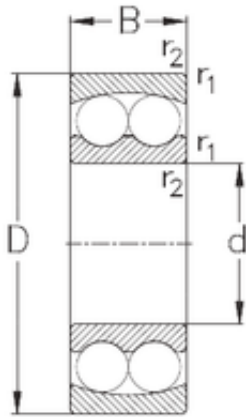

Air Suspension Bearing Co., Ltd

35 mm x 72 mm x 17 mm NKE 1207 self aligning ball bearings

Bearing No. 1207

| | |
|-------------------------------|-------------|
| Size | 35x72x17 mm |
| Bore Diameter | 35 mm |
| Outer Diameter | 72 mm |
| Width | 17 mm |
| d | 35 mm |
| D | 72 mm |
| B | 17 mm |
| C | 17 mm |
| r1 min. | 1,1 mm |
| r2 min. | 1,1 mm |
| Weight | 0,33 Kg |
| Basic dynamic load rating (C) | 18,8 kN |
| Basic static load rating (C0) | 5,9 kN |

1207 Bearing 2D drawings and 3D CAD models