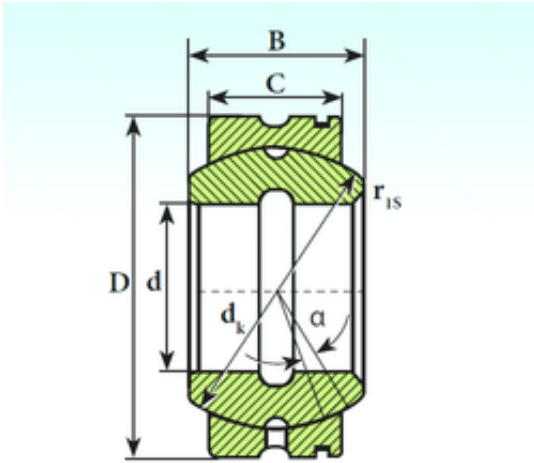

Air Suspension Bearing Co., Ltd

100 mm x 160 mm x 88 mm ISB GE 100 XS K
plain bearings

Bearing No. GE 100 XS K

Size	100x160x88 mm
Bore Diameter	100 mm
Outer Diameter	160 mm
Width	88 mm
d	100 mm
D	160 mm
B	88 mm
C	75 mm
dk	150 mm
r1 min.	1 mm
Angle	5 °
Weight	7,43 Kg
Basic dynamic load rating (C)	956 kN

GE 100 XS K Bearing 2D drawings and 3D CAD models