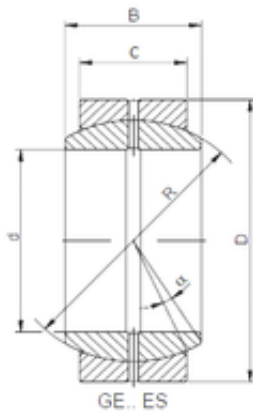

Air Suspension Bearing Co., Ltd

70 mm x 120 mm x 70 mm ISO GE 070
XES-2RS plain bearings

Bearing No. GE 070 XES-2RS

Size	70x120x70 mm
Bore Diameter	70 mm
Outer Diameter	120 mm
Width	70 mm
d	70 mm
D	120 mm
B	70 mm
C	45 mm
Angle	14 °

GE 070 XES-2RS Bearing 2D drawings and 3D CAD models