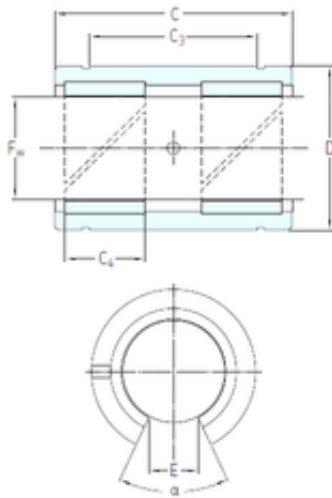

Air Suspension Bearing Co., Ltd

SKF LPAT 50 plain bearings

Bearing No. LPAT 50

Size	50x75x100 mm
Bore Diameter	50 mm
Outer Diameter	75 mm
Width	100 mm
Fw	50 mm
D	75 mm
C	100 mm

LPAT 50 Bearing 2D drawings and 3D CAD models