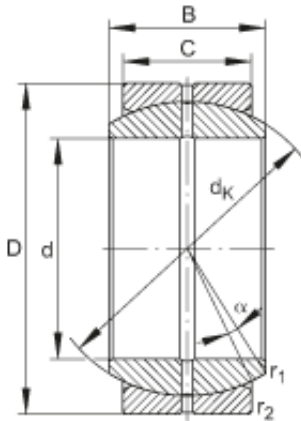

## INA GE200-DO plain bearings

Bearing No. GE200-DO

Size	200x290x130 mm
Bore Diameter	200 mm
Outer Diameter	290 mm
Width	130 mm
C	100 mm
$D_{a \min}$	239 mm
$d_{a \max}$	213,5 mm
$d_k$	250 mm
$r_{1s \min}$	1,1 mm
$r_{2s \min}$	1,1 mm
alf ( ° )	7
Weight (kg)	28,3
$C_r$ (N)	2130000
$C_{0r}$ (N)	10600000
Category	Bearings
Inventory	0.0
Manufacturer Name	SCHAEFFLER GROUP
Minimum Buy Quantity	N/A
Weight / Kilogram	28.5
Product Group	B04264

GE200-DO Bearing 2D drawings and 3D CAD models