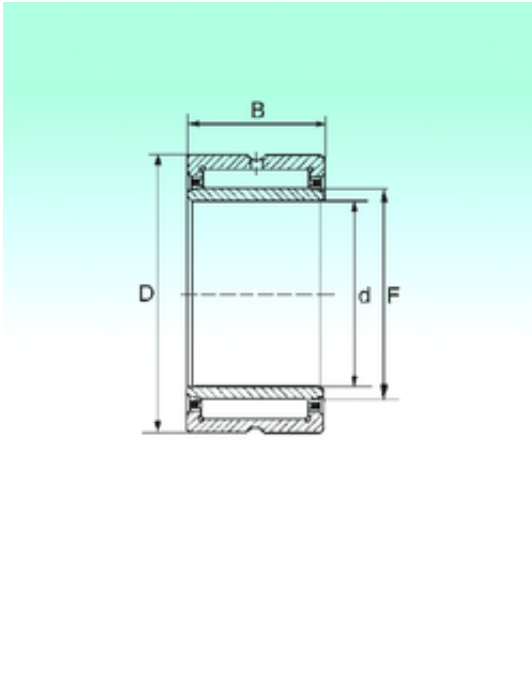

## Air Suspension Bearing Co., Ltd

NKI 90/36 Bearing 2D drawings and 3D CAD models

### NBS NKI 90/36 needle roller bearings

Bearing No. NKI 90/36

Size	90x120x36 mm
Bore Diameter	90 mm
Outer Diameter	120 mm
Width	36 mm
d	90 mm
Fw	100 mm
D	120 mm
C	36 mm
Weight	1,09 Kg
Basic dynamic load rating (C)	109 kN
Basic static load rating (C0)	235,5 kN