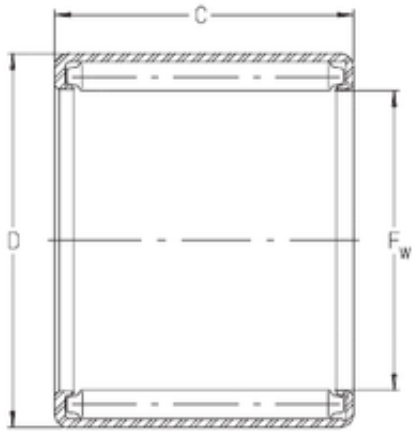

Air Suspension Bearing Co., Ltd

INA S3016 needle roller bearings

Bearing No. S3016

Size	47.625x57.15x25.4 mm
Bore Diameter	47,625 mm
Outer Diameter	57,15 mm
Width	25,4 mm
Fw	47,625 mm
D	57,15 mm
C	25,4 mm
Weight	0,116 Kg
Basic dynamic load rating (C)	60 kN
Basic static load rating (C0)	126 kN

S3016 Bearing 2D drawings and 3D CAD models