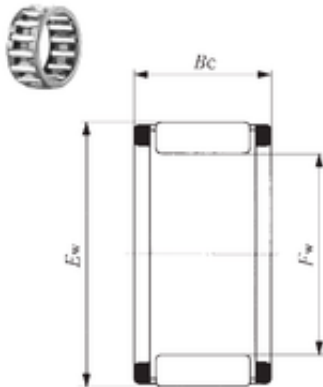

## IKO KT 223215 EG needle roller bearings

Bearing No. KT 223215 EG

Bore Diameter	22 mm
Outer Diameter	32 mm
Fw	22 mm
Ew	32 mm
Bc	15 mm
Weight	0,03 Kg
Basic dynamic load rating (C)	21,3 kN

KT 223215 EG Bearing 2D drawings and 3D CAD models