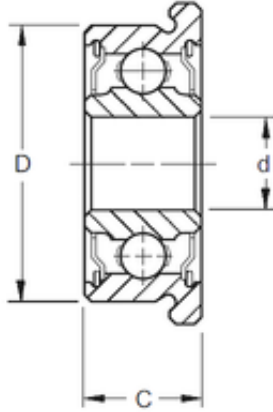

Air Suspension Bearing Co., Ltd

3,175 mm x 9,525 mm x 2,779 mm ZEN SFR2-6
deep groove ball bearings

Bearing No. SFR2-6

Size	3.175x9.525x2.779 mm
Bore Diameter	3,175 mm
Outer Diameter	9,525 mm
Width	2,779 mm
d	3,175 mm
D	9,525 mm
B	2,779 mm
C	2,779 mm
Basic dynamic load rating (C)	0,64 kN
Basic static load rating (C0)	0,227 kN
(Grease) Lubrication Speed	53000 r/min

SFR2-6 Bearing 2D drawings and 3D CAD models