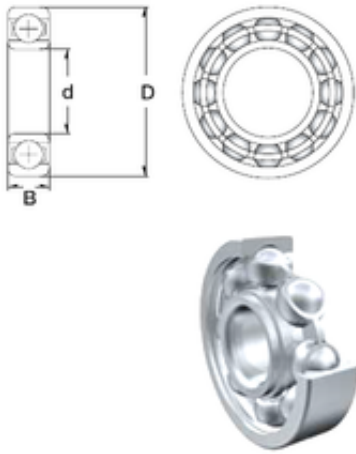

Air Suspension Bearing Co., Ltd

80 mm x 125 mm x 22 mm ZEN 6016 deep groove ball bearings

Bearing No. 6016

Size	80x125x22 mm
Bore Diameter	80 mm
Outer Diameter	125 mm
Width	22 mm
d	80 mm
D	125 mm
B	22 mm
C	22 mm
Weight	0,89 Kg
Basic dynamic load rating (C)	47,5 kN
Basic static load rating (C0)	40 kN

6016 Bearing 2D drawings and 3D CAD models