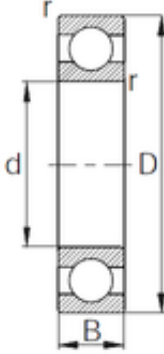

Air Suspension Bearing Co., Ltd

60 mm x 130 mm x 31 mm CYSD 6312 deep groove ball bearings

Bearing No. 6312

Size	60x130x31 mm
Bore Diameter	60 mm
Outer Diameter	130 mm
Width	31 mm
d	60 mm
D	130 mm
B	31 mm
C	31 mm
r min.	2,1 mm
Weight	1,71 Kg
Basic dynamic load rating (C)	81,8 kN
Basic static load rating (C0)	51,8 kN
(Grease) Lubrication Speed	5000 r/min

6312 Bearing 2D drawings and 3D CAD models