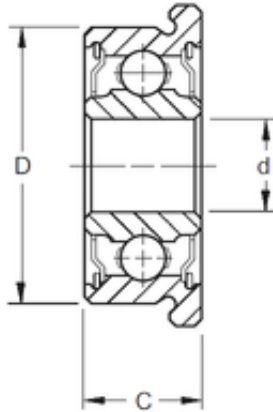

## Air Suspension Bearing Co., Ltd

8 mm x 16 mm x 5 mm ZEN F688-2RS deep groove ball bearings

Bearing No. F688-2RS

|                               |           |
|-------------------------------|-----------|
| Size                          | 8x16x5 mm |
| Bore Diameter                 | 8 mm      |
| Outer Diameter                | 16 mm     |
| Width                         | 5 mm      |
| d                             | 8 mm      |
| D                             | 16 mm     |
| B                             | 5 mm      |
| C                             | 5 mm      |
| Basic dynamic load rating (C) | 1,252 kN  |
| Basic static load rating (C0) | 0,592 kN  |

F688-2RS Bearing 2D drawings and 3D CAD models