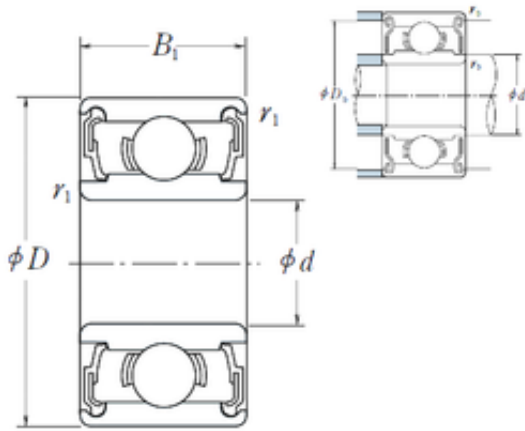

Air Suspension Bearing Co., Ltd

5 mm x 14 mm x 5 mm ISO 605-2RS deep groove ball bearings

Bearing No. 605-2RS

Size	5x14x5 mm
Bore Diameter	5 mm
Outer Diameter	14 mm
Width	5 mm
d	5 mm
D	14 mm
B	5 mm
C	5 mm
r min.	0,2 mm

605-2RS Bearing 2D drawings and 3D CAD models