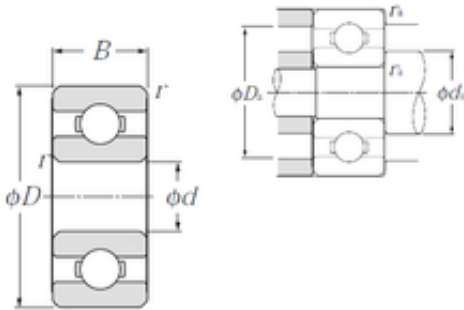

Air Suspension Bearing Co., Ltd

4,762 mm x 12,7 mm x 3,967 mm NTN R3 deep groove ball bearings

R3 Bearing 2D drawings and 3D CAD models

Bearing No. R3

Size	4.762x12.7x3.967 mm
Bore Diameter	4,762 mm
Outer Diameter	12,7 mm
Width	3,967 mm
d	4,762 mm
D	12,7 mm
B	3,967 mm
C	3,967 mm
r min.	0,3 mm
da min.	6,4 mm
da max	7,2 mm
Da max.	11 mm
ra max.	0,3 mm
Weight	2,2 Kg
Basic dynamic load rating (C)	1,31 kN
Basic static load rating (C0)	0,49 kN
(Grease) Lubrication Speed	41000 r/min
(Oil) Lubrication Speed	48000 r/min
Category	Single Row Ball Bearings
Inventory	0.0
Manufacturer Name	NTN
Minimum Buy Quantity	N/A
Weight / Kilogram	0.009
Product Group	B00308
Enclosure	Open

Air Suspension Bearing Co., Ltd

Precision Class	ABEC 1 ISO P0
Maximum Capacity / Filling Slot	No
Rolling Element	Ball Bearing
Snap Ring	No
Internal Special Features	No
Cage Material	Steel
Internal Clearance	C0-Medium
Inch - Metric	Inch
Long Description	3/16" Bore; 1/2" Outside Diameter; 5/32" Outer Race Width; Open; Ball Bearing; ABEC 1 ISO P0; No Filling Slot; No Snap Ring; No Internal Special Features
Category	Single Row Ball Bearing
UNSPSC	31171504
Harmonized Tariff Code	8482.10.50.68
Noun	Bearing
Keyword String	Ball
Manufacturer URL	http://www.snrbearings.com
Manufacturer Item Number	R3
Weight / LBS	0.02
Outer Race Width	0.156 Inch 3.962 Millimeter
Bore	0.188 Inch 4.775 Millimeter
Outside Diameter	0.5 Inch 12.7 Millimeter
bore diameter:	0.1875 in
precision rating:	Class 0
outside diameter:	0.5000 in
finish/coating:	Uncoated
overall width:	0.1562 in
bearing material:	High Carbon Chrome Steel