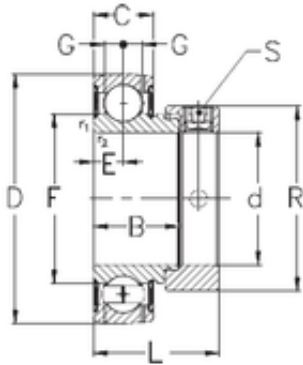

Air Suspension Bearing Co., Ltd

40 mm x 80 mm x 30,2 mm NKE GRAE40-NPPB deep groove ball bearings

Bearing No. GRAE40-NPPB

Size	40x80x30.2 mm
Bore Diameter	40 mm
Outer Diameter	80 mm
Width	30,2 mm
d	40 mm
D	80 mm
B	30,2 mm
C	21 mm
E	11 mm
F	49,4 mm
G	6,2 mm
L	43,7 mm
R	58 mm
S	5 mm
Weight	0,62 Kg
Basic dynamic load rating (C)	29,5 kN

GRAE40-NPPB Bearing 2D drawings and 3D CAD models