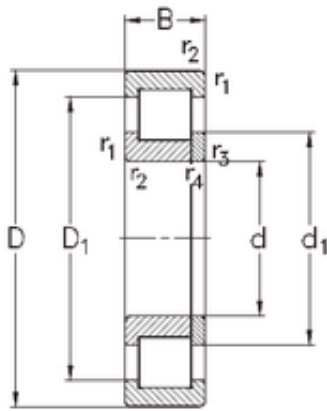

Air Suspension Bearing Co., Ltd

140 mm x 300 mm x 102 mm NKE NUP2328-E-MPA cylindrical roller bearings

Bearing No. NUP2328-E-MPA

Size	140x300x102 mm
Bore Diameter	140 mm
Outer Diameter	300 mm
Width	102 mm
d	140 mm
F	180 mm
D	300 mm
B	102 mm
C	102 mm
r1 min.	4 mm
r2 min.	4 mm
r3 min.	4 mm
r4 min.	4 mm
Weight	37,2 Kg
Basic dynamic load rating (C)	1141 kN
Basic static load rating (C0)	1396 kN

NUP2328-E-MPA Bearing 2D drawings and 3D CAD models