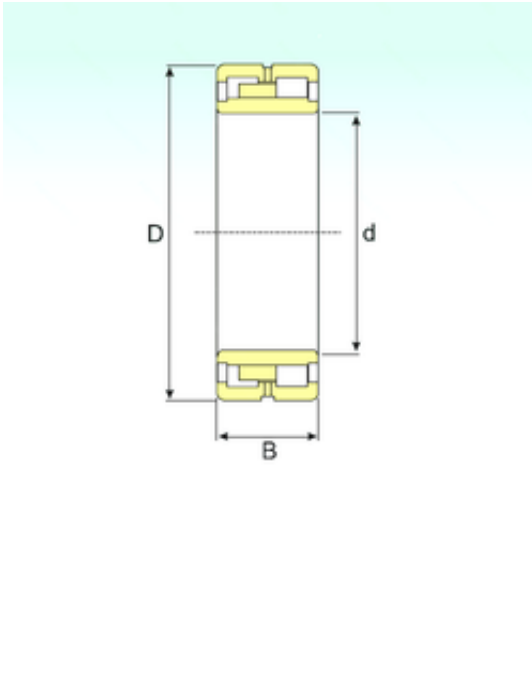

## Air Suspension Bearing Co., Ltd

NNU 41/500 M/W33 Bearing 2D drawings and 3D CAD models

500 mm x 830 mm x 325 mm ISB NNU 41/500  
M/W33 cylindrical roller bearings

Bearing No. NNU 41/500 M/W33

Size	500x830x325 mm
Bore Diameter	500 mm
Outer Diameter	830 mm
Width	325 mm
d	500 mm
D	830 mm
B	325 mm
C	325 mm
Weight	710 Kg
Basic dynamic load rating (C)	7330,4 kN
Basic static load rating (C0)	14700 kN
(Grease) Lubrication Speed	720 r/min