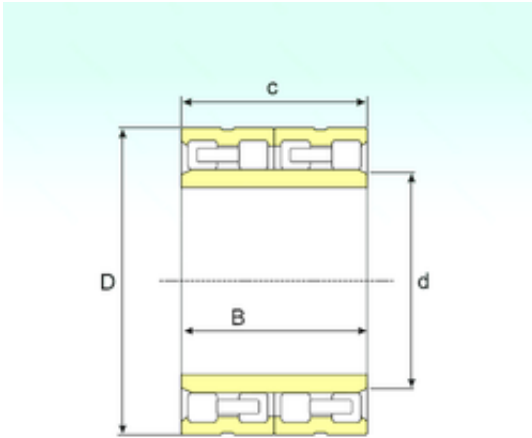

Air Suspension Bearing Co., Ltd

180 mm x 260 mm x 180 mm ISB FC 3652180
cylindrical roller bearings

Bearing No. FC 3652180

Size	180x260x180 mm
Bore Diameter	180 mm
Outer Diameter	260 mm
Width	180 mm
d	180 mm
D	260 mm
B	180 mm
C	180 mm
Weight	31,1 Kg
Basic dynamic load rating (C)	1250 kN

FC 3652180 Bearing 2D drawings and 3D CAD models