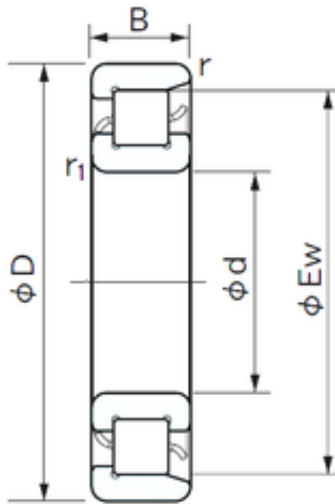

## Air Suspension Bearing Co., Ltd

25 mm x 47 mm x 12 mm NACHI NF 1005  
cylindrical roller bearings

Bearing No. NF 1005

Bore Diameter	25 mm
Outer Diameter	41.5 mm
d	25 mm
Fw	30.5 mm
D	47 mm
Ew	41.5 mm
B	12 mm
r min.	0.6 mm
r1 min.	0.3 mm
Weight	0.084 Kg
Basic dynamic load rating (C)	14,3 kN
Basic static load rating (C0)	13,1 kN
(Grease) Lubrication Speed	15000 r/min

NF 1005 Bearing 2D drawings and 3D CAD models