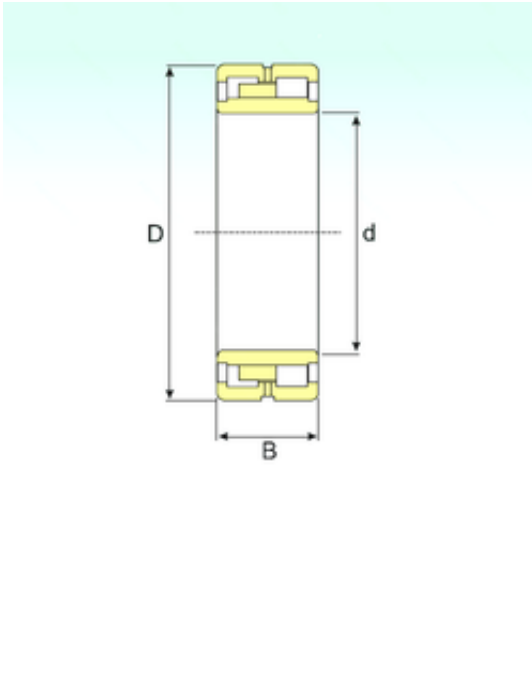

Air Suspension Bearing Co., Ltd

NN 49/1320 K/W33 Bearing 2D drawings and 3D CAD models

1320 mm x 1720 mm x 400 mm ISB NN 49/1320 K/W33 cylindrical roller bearings

Bearing No. NN 49/1320 K/W33

Size	1320x1720x400 mm
Bore Diameter	1320 mm
Outer Diameter	1720 mm
Width	400 mm
d	1320 mm
D	1720 mm
B	400 mm
C	400 mm
Weight	3060 Kg
Basic dynamic load rating (C)	13524 kN
Basic static load rating (C0)	41650 kN
(Grease) Lubrication Speed	252 r/min