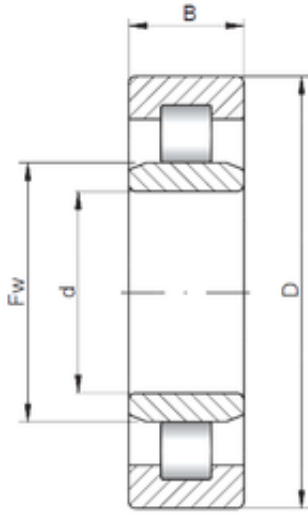

Air Suspension Bearing Co., Ltd

300 mm x 620 mm x 185 mm ISO NU2360
cylindrical roller bearings

Bearing No. NU2360

Size	300x620x185 mm
Bore Diameter	300 mm
Outer Diameter	620 mm
Width	185 mm
d	300 mm
D	620 mm
B	185 mm
C	185 mm

NU2360 Bearing 2D drawings and 3D CAD models