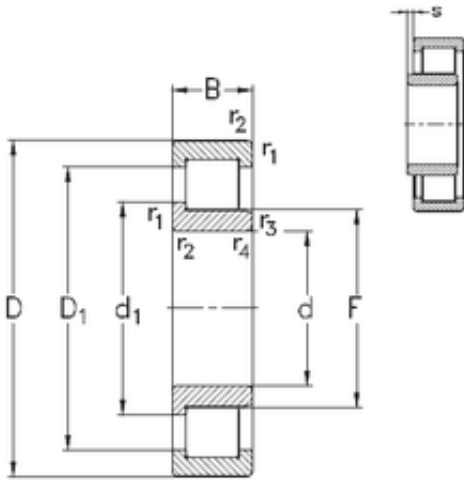

Air Suspension Bearing Co., Ltd

140 mm x 300 mm x 102 mm NKE NJ2328-E-MPA cylindrical roller bearings

Bearing No. NJ2328-E-MPA

NJ2328-E-MPA Bearing 2D drawings and 3D CAD models

Size	140x300x102 mm
Bore Diameter	140 mm
Outer Diameter	300 mm
Width	102 mm
d	140 mm
F	180 mm
D	300 mm
B	102 mm
C	102 mm
r1 min.	4 mm
r2 min.	4 mm
r3 min.	4 mm
r4 min.	4 mm
S	9,2 mm
Weight	37,2 Kg
Basic dynamic load rating (C)	1141 kN
Basic static load rating (C0)	1396 kN