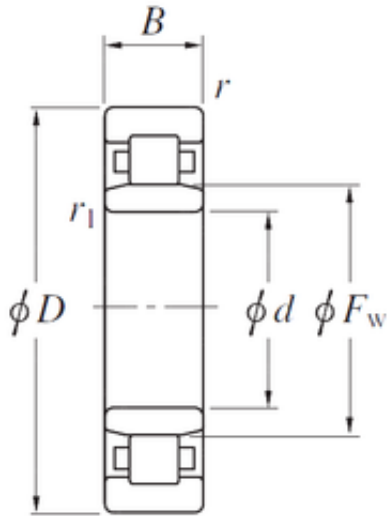

Air Suspension Bearing Co., Ltd

850 mm x 1030 mm x 106 mm KOYO NU28/850 cylindrical roller bearings

Bearing No. NU28/850

| | |
|----------------------------------|---------|
| Bore Diameter | 850 mm |
| Outer Diameter | 1030 mm |
| d | 850 mm |
| Fw | 900 mm |
| D | 1030 mm |
| Ew | 980 mm |
| B | 106 mm |
| C | 106 mm |
| r min. | 5 mm |
| r1 min. | 5 mm |
| Weight | 175 Kg |
| Basic dynamic load rating (C) | 2120 kN |

NU28/850 Bearing 2D drawings and 3D CAD models