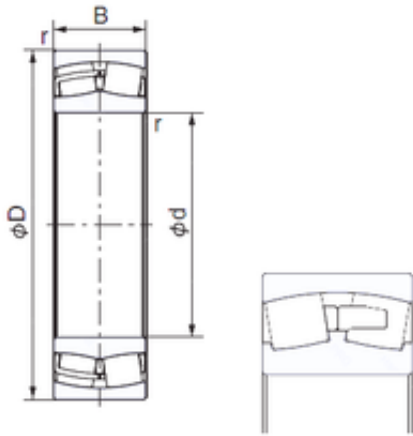

## Air Suspension Bearing Co., Ltd

170 mm x 230 mm x 45 mm NACHI 23934AX  
cylindrical roller bearings

Bearing No. 23934AX

Size	170x230x45 mm
Bore Diameter	170 mm
Outer Diameter	230 mm
Width	45 mm
d	170 mm
D	230 mm
B	45 mm
C	45 mm
r min.	2 mm
Weight	5,58 Kg
Basic dynamic load rating (C)	490 kN
Basic static load rating (C0)	691 kN
(Grease) Lubrication Speed	2100 r/min
(Oil) Lubrication Speed	2700 r/min
Calculation factor (e)	0,18
Calculation factor (Y0)	3,7
Calculation factor (Y1)	3,78

23934AX Bearing 2D drawings and 3D CAD models