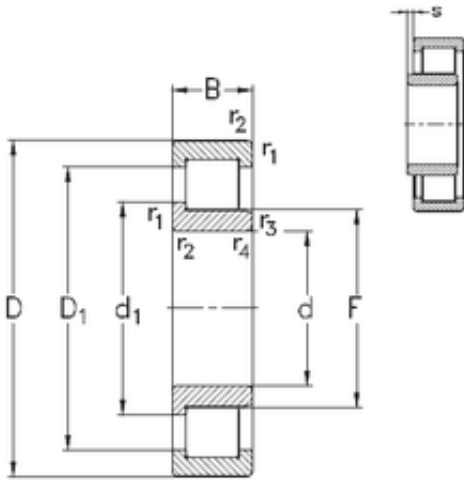

# Air Suspension Bearing Co., Ltd

220 mm x 400 mm x 65 mm NKE NJ244-E-M6 cylindrical roller bearings

Bearing No. NJ244-E-M6

NJ244-E-M6 Bearing 2D drawings and 3D CAD models

Size	220x400x65 mm
Bore Diameter	220 mm
Outer Diameter	400 mm
Width	65 mm
d	220 mm
F	268 mm
D	400 mm
B	65 mm
C	65 mm
r1 min.	4 mm
r2 min.	4 mm
r3 min.	4 mm
r4 min.	4 mm
S	5,5 mm
Weight	39 Kg
Basic dynamic load rating (C)	952 kN
Basic static load rating (C0)	1338 kN