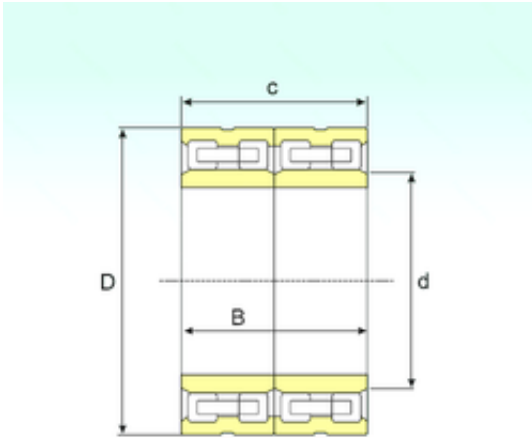

## Air Suspension Bearing Co., Ltd

660 mm x 820 mm x 440 mm ISB FCD  
132164440 cylindrical roller bearings

Bearing No. FCD 132164440

Size	660x820x440 mm
Bore Diameter	660 mm
Outer Diameter	820 mm
Width	440 mm
d	660 mm
D	820 mm
B	440 mm
C	440 mm
Weight	532 Kg
Basic dynamic load rating (C)	7450 kN

FCD 132164440 Bearing 2D drawings and 3D CAD models