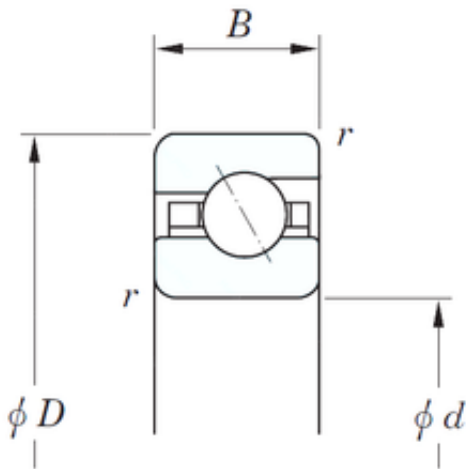

Air Suspension Bearing Co., Ltd

165,1 mm x 215,9 mm x 25,4 mm KOYO KGA065 angular contact ball bearings

Bearing No. KGA065

KGA065 Bearing 2D drawings and 3D CAD models

Size	165.1x215.9x25.4 mm
Bore Diameter	165,1 mm
Outer Diameter	215,9 mm
Width	25,4 mm
d	165,1 mm
D	215,9 mm
B	25,4 mm
C	25,4 mm
r	2 mm
Weight	2,45 Kg
Basic dynamic load rating (C)	53,5 kN
Bearing No.	KGA065
r(min)	2
Cr	53.5
C0r	66.5
Mass(kg)	2.45