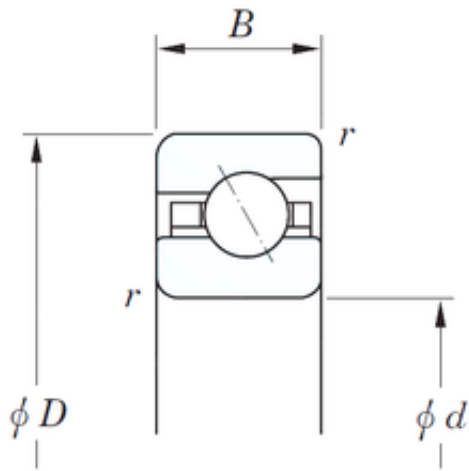

Air Suspension Bearing Co., Ltd

165,1 mm x 215,9 mm x 25,4 mm KOYO KGA065 angular contact ball bearings

Bearing No. KGA065

Size	165.1x215.9x25.4 mm
Bore Diameter	165,1 mm
Outer Diameter	215,9 mm
Width	25,4 mm
d	165,1 mm
D	215,9 mm
B	25,4 mm
C	25,4 mm
r	2 mm
Weight	2,45 Kg
Basic dynamic load rating (C)	53,5 kN
Bearing No.	KGA065
r(min)	2
Cr	53.5
C0r	66.5
Mass(kg)	2.45

KGA065 Bearing 2D drawings and 3D CAD models