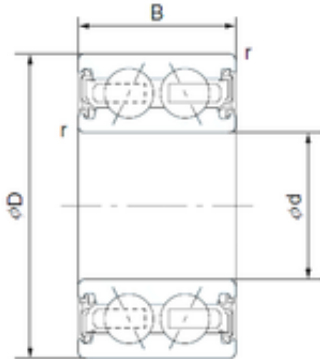

## Air Suspension Bearing Co., Ltd

40 mm x 68 mm x 30 mm NACHI 40BD6830  
angular contact ball bearings

Bearing No. 40BD6830

Size	40x68x30 mm
Bore Diameter	40 mm
Outer Diameter	68 mm
Width	30 mm
d	40 mm
D	68 mm
B	30 mm

40BD6830 Bearing 2D drawings and 3D CAD models