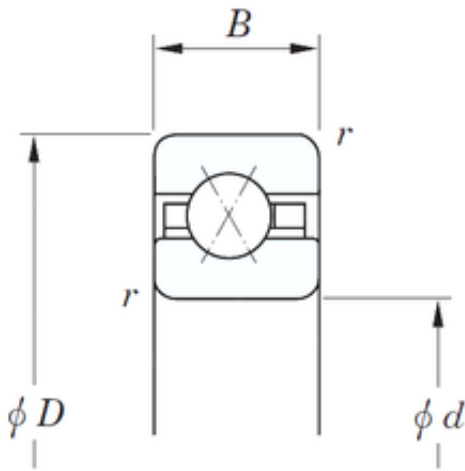

Air Suspension Bearing Co., Ltd

635 mm x 660,4 mm x 12,7 mm KOYO
KDX250 angular contact ball bearings

Bearing No. KDX250

Size	635x660.4x12.7 mm
Bore Diameter	635 mm
Outer Diameter	660,4 mm
Width	12,7 mm
d	635 mm
D	660,4 mm
B	12,7 mm
C	12,7 mm
r	1,5 mm
Weight	2,17 Kg
Basic dynamic load rating (C)	25,9 kN
Bearing No.	KDX250
r(min)	1.5
Cr	25.9
C0r	79.6
Mass(kg)	2.17

KDX250 Bearing 2D drawings and 3D CAD models